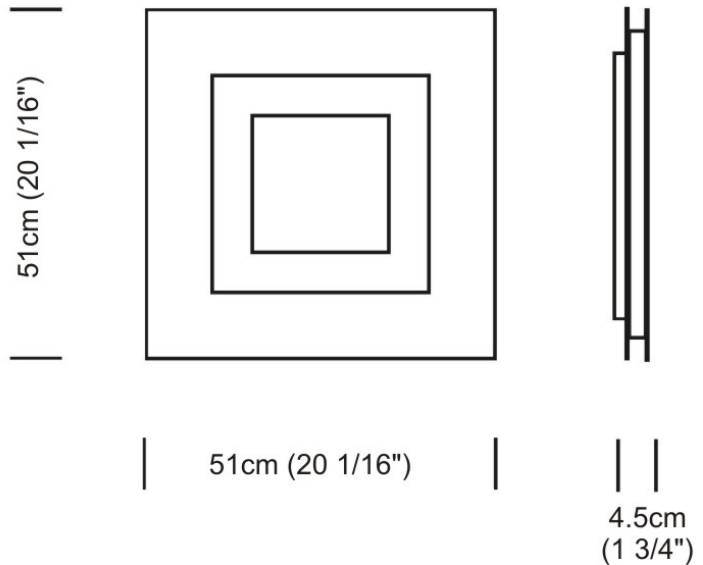

PROJECT	_____
TYPE	_____
NOTES	_____
QUANTITY	_____
DATE	_____

FLAT SURFACE

D82230-WHI

GENERAL

Series: Flat
Brand: Panzeri
Division: Design
Mounting Type: Surface
Mounting Location: Ceiling
Subcategory: Ambient

PHYSICAL

Shape: Square
Length (mm): 510
Length (in): 20 1/16
Width (mm): 510
Width (in): 20 1/16
Height (mm): 45
Height (in): 1 3/4
Light Distribution: Direct / Indirect
Weight (kg): 5.236
Weight (lbs): 11.54
Diffuser: Polycarbonate - Opal
Fixture Material: Metal

ELECTRICAL

Input Wattage Range: 30 - 49 W
Lamp Type: LED
Input Wattage (W): 48
Total Output Wattage (W): 46
Dimming: Non-Dimming / Phase Dimming (120Vac only) / 0-10V Dimming
Driver Included: Yes
Driver Location: Integrated
Driver Type: Constant Current - Universal
Driver Class: Class 2
Input Voltage (V): 120 - 277
Constant Current (MA): 350

LED

Color Temperature (°K): 3000
Max. Delivered Lumen (lm): 3202
Nominal Lumen (lm): 5700
CRI: >80 CRI
Efficiency (%): 56.175%
Lamp Life (hrs): 70000

OPTICAL

RATINGS AND CERTIFICATIONS

Certified By: CSA Certified to UL and CSA Standards
IP rating: IP40