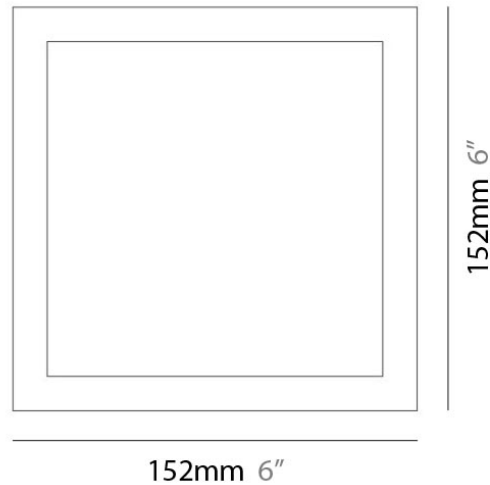

FLAT SURFACE

D12047

GENERAL

Series: Flat
Division: Design
Mounting Type: Surface
Mounting Location: Wall
Subcategory: Ambient

PHYSICAL

Shape: Square
Length (mm): 152
Length (in): 6.0
Width (mm): 152
Width (in): 6.0
Height (mm): 76
Height (in): 3.0
Extension (mm): 76
Extension (in): 3.0
Light Distribution: Direct
Weight (lbs): 2
Diffuser: Opal White Satin Acrylic
Fixture Finish: Chrome
Fixture Material: Metal

ELECTRICAL

Number of Lamps: 1
Lamp Type: CFL
Bulb Included: Bulb Not Included
Total Output Wattage (W): 13
Max. Wattage Per Lamp (W): 13
Lamp Base: GX23-2
Dimming: Non-Dimmable
Driver Included: Yes
Driver Location: Integrated
Driver Type: Ballast - Universal
Input Voltage (V): 120 - 277

LED

OPTICAL

RATINGS AND CERTIFICATIONS

Certified By: CSA Certified to UL and CSA Standards
IP rating: IP20