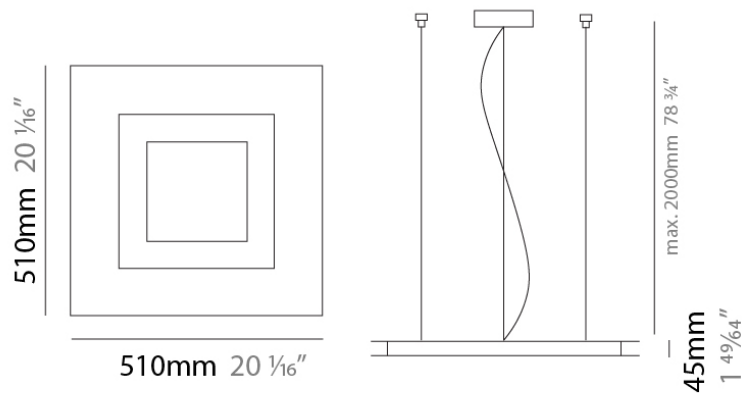

PROJECT	
TYPE	
NOTES	
QUANTITY	
DATE	

FLAT SUSPENSION

D81429-WHI

GENERAL

Series: Flat
Brand: Panzeri
Division: Design
Mounting Type: Suspension
Mounting Location: Ceiling
Subcategory: Ambient

PHYSICAL

Shape: Square
Length (mm): 510
Length (in): 20 ¹/₁₆"
Width (mm): 510
Width (in): 20 ¹/₁₆"
Height (mm): 45
Height (in): 1 ³/₄"
Max. Overall Height (mm): 2510
Max. Overall Height (in): 98 ¹³/₁₆"
Light Distribution: Direct / Indirect
Weight (kg): 7.21
Weight (lbs): 15.89
Diffuser: White Blown Glass
Fixture Material: Metal

ELECTRICAL

Lamp Type: LED
Input Wattage (W): 61
Total Output Wattage (W): 57.5
Max. Wattage Per Lamp (W): 46 / 11.5
Dimming: Tri-Mode (Non-Dimming and Phase Dimming (120Vac only) and 0-10V Dimming)
Driver Included: Yes
Driver Location: Integrated
Driver Type: Constant Current - Universal
Driver Class: Class 2
Input Voltage (V): 120 - 277
Constant Current (mA): 700

LED

Color Temperature (°K): 3000
Max. Delivered Lumen (lm): 4077
Nominal Lumen (lm): 4800lm down+1200lm up
CRI: >80 CRI
Lamp Life (hrs): 60000

OPTICAL

RATINGS AND CERTIFICATIONS

Certified By: CSA Certified to UL and CSA Standards
IP rating: IP40